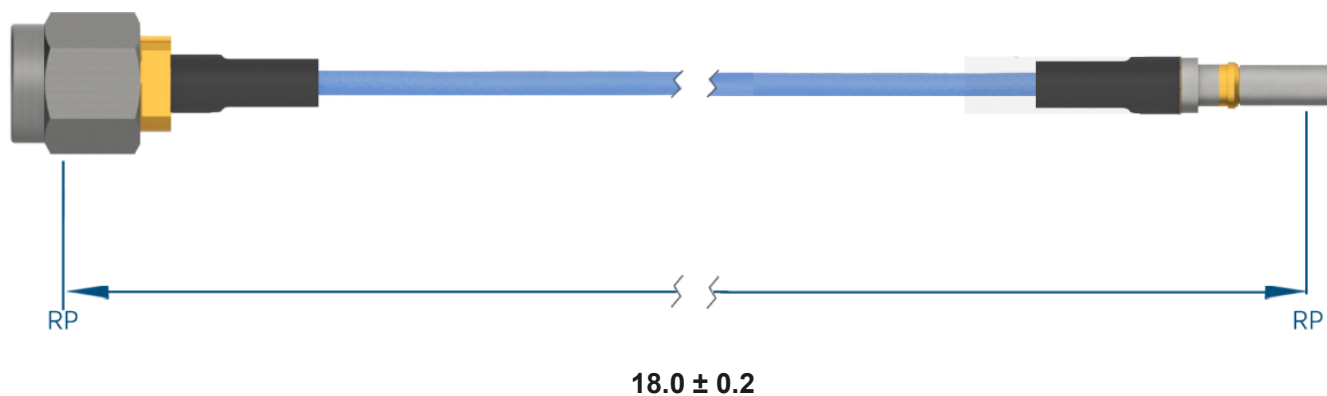

## PRODUCT DATA DRAWING

**MATERIAL**

CONNECTORS: SMA Straight Male (SF2911-60172)  
 VITA 67.3 SMPS Male Plug-In Contact (SF3811-60060)

CABLE: Ø.047 Flexible Coax

SHRINK TUBING: M23053/5

**PERFORMANCE**

IMPEDANCE: 50 Ohms

FREQ. RANGE: DC to 18 GHz

VSWR: 1.3:1 Max, DC to 18.0 GHz  
 1.5:1 Max, 18.0 + GHz

INSERTION LOSS: 3.22 dB Max

**NOTES**

1. See individual data drawings for connector specifications
2. Dimensions shown are in inches

## TITLE:

SMA Straight Male to VITA 67.3 SMPS Male Plug-In  
 Contact 18" Cable Assembly for Ø.047 Flexible Coax