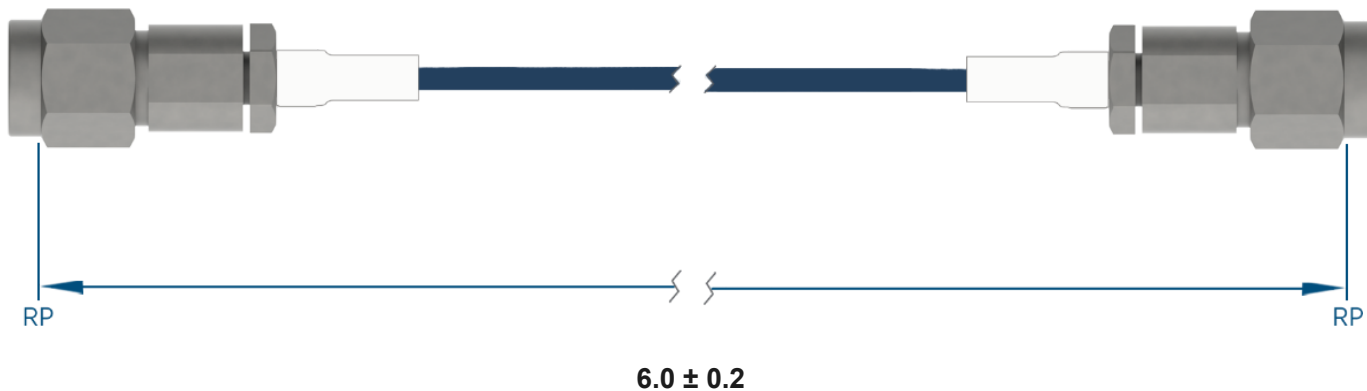

PRODUCT DATA DRAWING

**MATERIAL**

CONNECTORS: SMA Straight Male (SF2911-60966)
SMA Straight Male (SF2911-60966)
CABLE: Ø.047 SuperFlex Coax
SHRINK TUBING: M23053/5-103-0

PERFORMANCE

IMPEDANCE: 50 Ohms
FREQ. RANGE: DC to 18 GHz
VSWR: 1.4:1 Max, DC to 18.0 GHz
1.6:1 Max, 18.0 + GHz
INSERTION LOSS: 0.94 dB Max

NOTES

1. See individual data drawings for connector specifications
2. Dimensions shown are in inches

TITLE:

SMA Straight Male to SMA Straight Male 6" Cable
Assembly for Ø.047 SuperFlex Coax

DWG. NO.

MSSMA-047SF-MSSMA-060