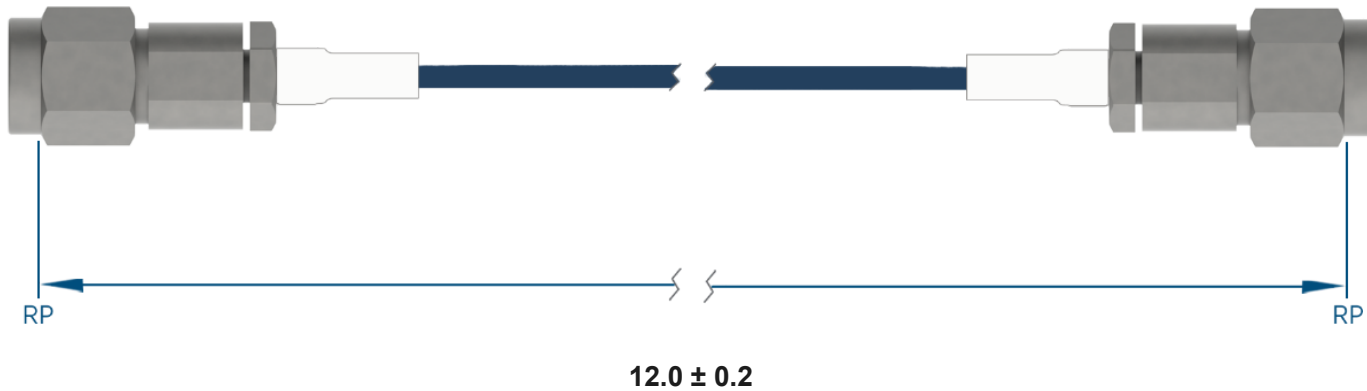

## PRODUCT DATA DRAWING

**MATERIAL**

CONNECTORS: SMA Straight Male (SF2911-60966)  
 SMA Straight Male (SF2911-60966)

CABLE: Ø.047 SuperFlex Coax

SHRINK TUBING: M23053/5-103-0

**PERFORMANCE**

IMPEDANCE: 50 Ohms

FREQ. RANGE: DC to 18 GHz

VSWR: 1.3:1 Max, DC to 18.0 GHz  
 1.5:1 Max, 18.0 + GHz

INSERTION LOSS: 1.54 dB Max

**NOTES**

1. See individual data drawings for connector specifications
2. Dimensions shown are in inches

## TITLE:

SMA Straight Male to SMA Straight Male 12" Cable  
 Assembly for Ø.047 SuperFlex Coax