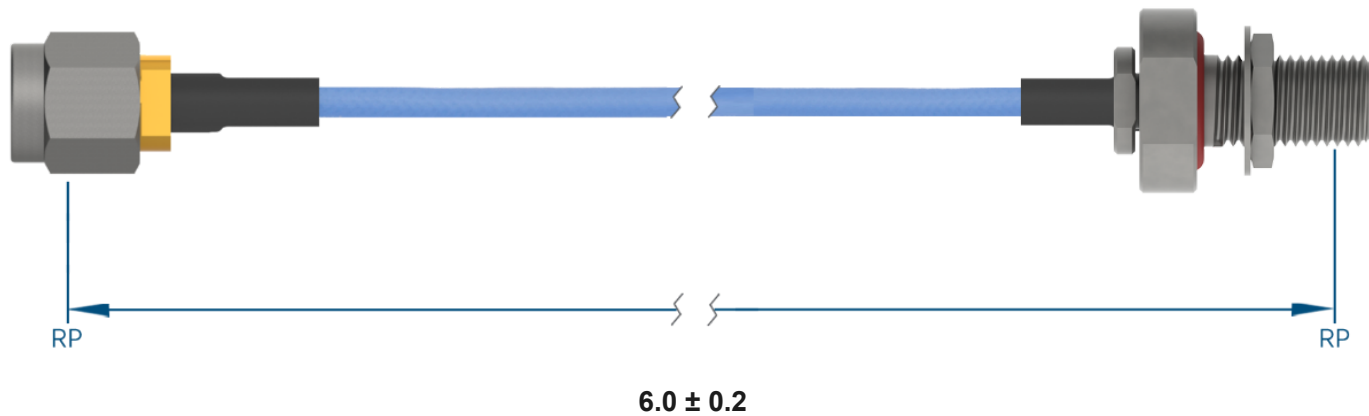

PRODUCT DATA DRAWING

**MATERIAL**

CONNECTORS: SMA Straight Male (SF2906-6002)
SMA Bulkhead Female (2946-6012)

CABLE: Ø.085 Flexible Coax

SHRINK TUBING: M23053/5

PERFORMANCE

IMPEDANCE: 50 Ohms

FREQ. RANGE: DC to 18 GHz

VSWR: 1.4:1 Max, DC to 18.0 GHz
1.6:1 Max, 18.0 + GHz

INSERTION LOSS: 0.82 dB Max

NOTES

1. See individual data drawings for connector specifications
2. Dimensions shown are in inches

TITLE:

SMA Straight Male to SMA Bulkhead Female 6" Cable
Assembly for Ø.085 Flexible Coax