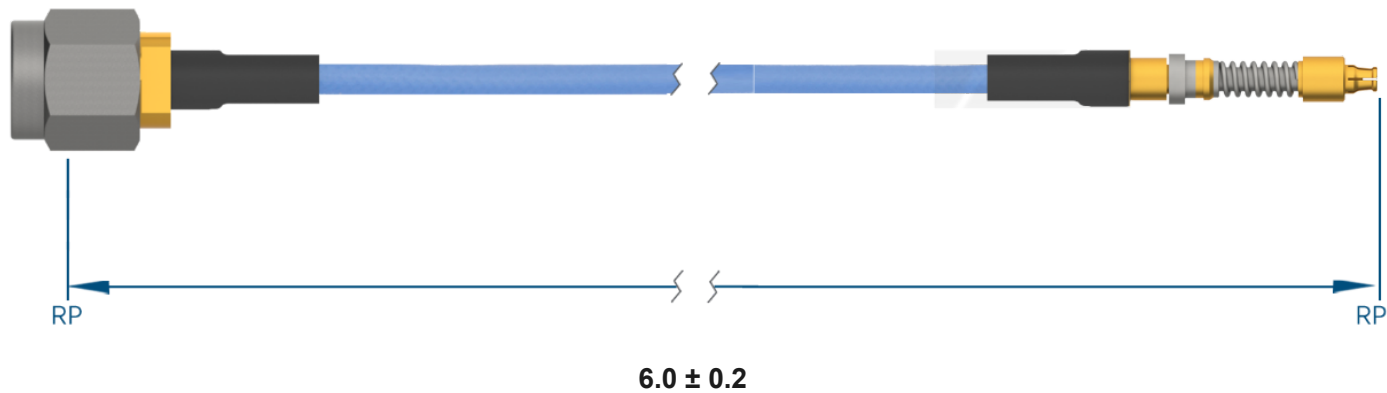

PRODUCT DATA DRAWING

**MATERIAL**

CONNECTORS: SMA Straight Male (SF2906-6002)
 VITA 67.3 SMPS Female Backplane Contact (3821-40024)

CABLE: Ø.085 Flexible Coax

SHRINK TUBING: M23053/5

PERFORMANCE

IMPEDANCE: 50 Ohms

FREQ. RANGE: DC to 18 GHz

VSWR: 1.4:1 Max, DC to 18.0 GHz
 1.6:1 Max, 18.0 + GHz

INSERTION LOSS: 0.82 dB Max

NOTES

1. See individual data drawings for connector specifications
2. Dimensions shown are in inches

TITLE:

SMA Straight Male to VITA 67.3 SMPS Female
 Backplane Contact 6" Cable Assembly for Ø.085
 Flexible Coax

DWG. NO.

MSSMA-085-FV67.3SMPS-060

DRAWN

2022-10-17 15:09:52