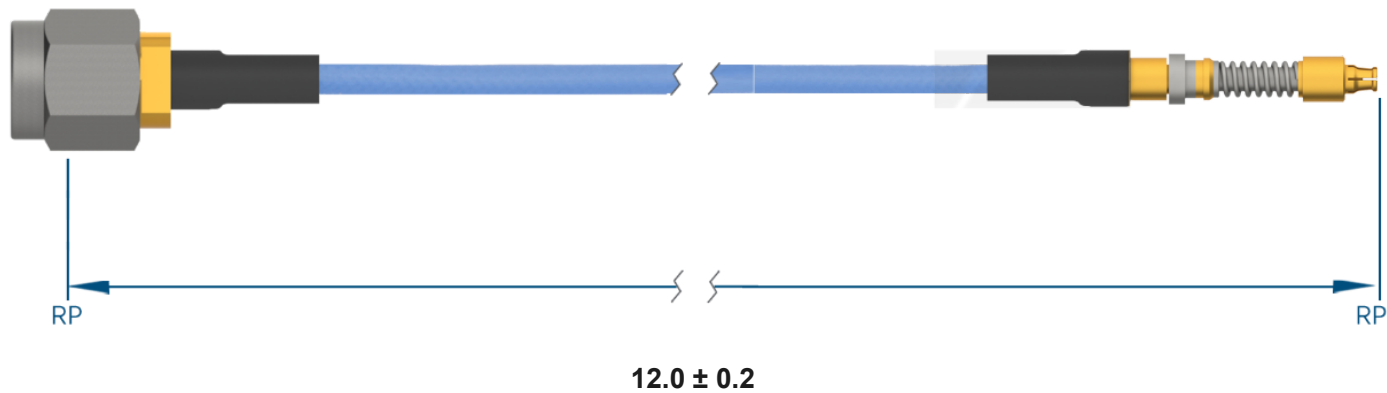

## PRODUCT DATA DRAWING

**MATERIAL**

CONNECTORS: SMA Straight Male (SF2906-6002)  
 VITA 67.3 SMPS Female Backplane Contact (3821-40024)

CABLE: Ø.085 Flexible Coax

SHRINK TUBING: M23053/5

**PERFORMANCE**

IMPEDANCE: 50 Ohms

FREQ. RANGE: DC to 18 GHz

VSWR: 1.3:1 Max, DC to 18.0 GHz  
 1.5:1 Max, 18.0 + GHz

INSERTION LOSS: 1.30 dB Max

**NOTES**

1. See individual data drawings for connector specifications
2. Dimensions shown are in inches

## TITLE:

SMA Straight Male to VITA 67.3 SMPS Female  
 Backplane Contact 12" Cable Assembly for Ø.085  
 Flexible Coax