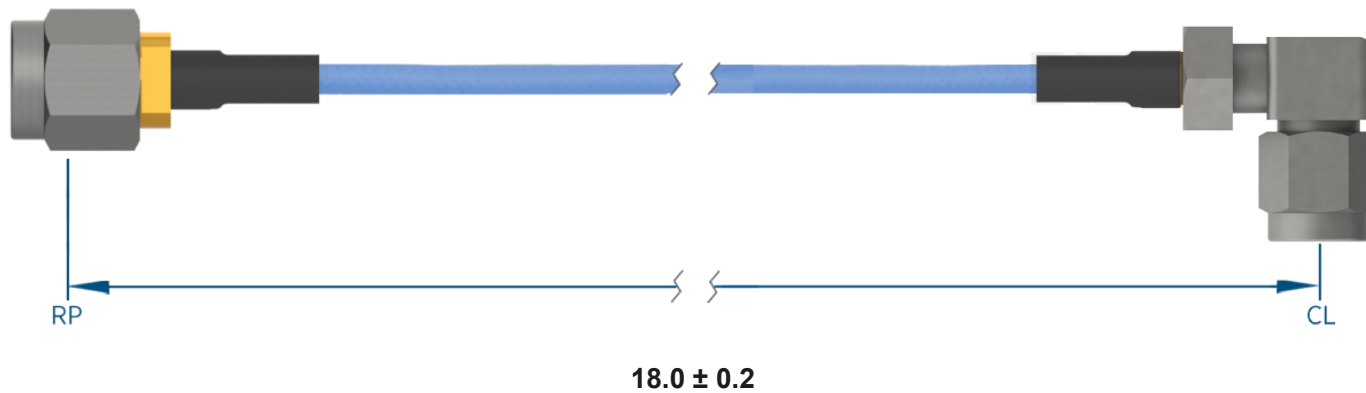

## PRODUCT DATA DRAWING

**MATERIAL**

CONNECTORS: SMA Straight Male (SF2906-6002)  
 SMA R/A Male (2912-61001)

CABLE: Ø.085 Flexible Coax

SHRINK TUBING: M23053/5

**PERFORMANCE**

IMPEDANCE: 50 Ohms

FREQ. RANGE: DC to 18 GHz

VSWR: 1.3:1 Max, DC to 18.0 GHz  
 1.5:1 Max, 18.0 + GHz

INSERTION LOSS: 1.78 dB Max

**NOTES**

1. See individual data drawings for connector specifications
2. Dimensions shown are in inches

## TITLE:

SMA Straight Male to SMA R/A Male 18" Cable  
 Assembly for Ø.085 Flexible Coax