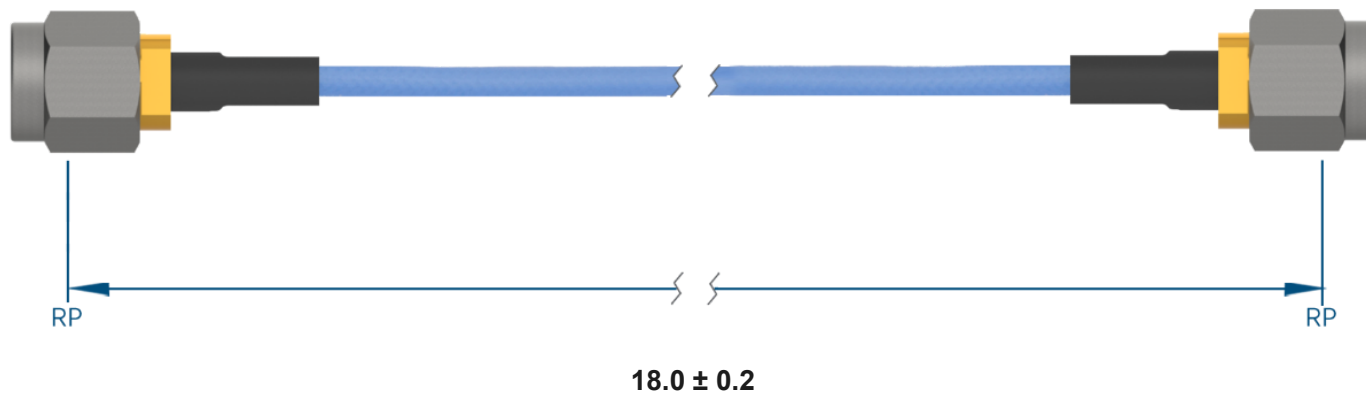

## PRODUCT DATA DRAWING

**MATERIAL**

CONNECTORS: SMA Straight Male (SF2906-6002)  
 SMA Straight Male (SF2906-6002)

CABLE: Ø.085 Flexible Coax

SHRINK TUBING: M23053/5

**PERFORMANCE**

IMPEDANCE: 50 Ohms

FREQ. RANGE: DC to 18 GHz

VSWR: 1.3:1 Max, DC to 18.0 GHz  
 1.5:1 Max, 18.0 + GHz

INSERTION LOSS: 1.78 dB Max

**NOTES**

1. See individual data drawings for connector specifications
2. Dimensions shown are in inches

TITLE:

SMA Straight Male to SMA Straight Male 18" Cable  
 Assembly for Ø.085 Flexible Coax