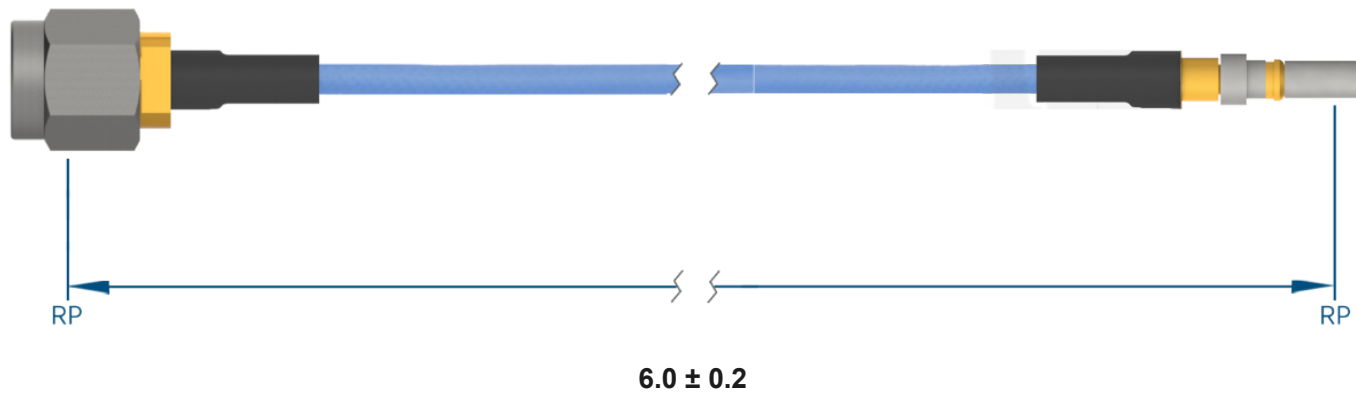

PRODUCT DATA DRAWING

**MATERIAL**

CONNECTORS: SMA Straight Male (SF2906-6002)
 VITA 67.3 SMPS Male Plug-In Contact (SF3811-60059)

CABLE: Ø.085 Flexible Coax

SHRINK TUBING: M23053/5

PERFORMANCE

IMPEDANCE: 50 Ohms

FREQ. RANGE: DC to 18 GHz

VSWR: 1.4:1 Max, DC to 18.0 GHz
 1.6:1 Max, 18.0 + GHz

INSERTION LOSS: 0.82 dB Max

NOTES

1. See individual data drawings for connector specifications
2. Dimensions shown are in inches

TITLE:

SMA Straight Male to VITA 67.3 SMPS Male Plug-In
 Contact 6" Cable Assembly for Ø.085 Flexible Coax

DWG. NO.

MSSMA-085-MV67.3SMPS-060

DRAWN

2022-10-17 14:51:13