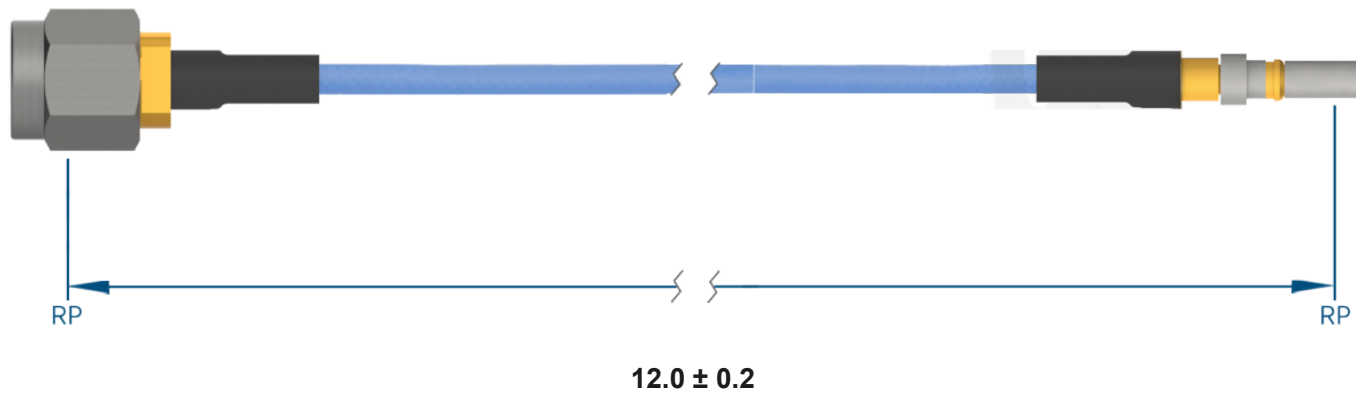

PRODUCT DATA DRAWING

**MATERIAL**

CONNECTORS: SMA Straight Male (SF2906-6002)
 VITA 67.3 SMPS Male Plug-In Contact (SF3811-60059)

CABLE: Ø.085 Flexible Coax

SHRINK TUBING: M23053/5

PERFORMANCE

IMPEDANCE: 50 Ohms

FREQ. RANGE: DC to 18 GHz

VSWR: 1.3:1 Max, DC to 18.0 GHz
 1.5:1 Max, 18.0 + GHz

INSERTION LOSS: 1.30 dB Max

NOTES

1. See individual data drawings for connector specifications
2. Dimensions shown are in inches

TITLE:

SMA Straight Male to VITA 67.3 SMPS Male Plug-In
 Contact 12" Cable Assembly for Ø.085 Flexible Coax

DWG. NO.

MSSMA-085-MV67.3SMPS-120

DRAWN

2022-10-17 14:50:52