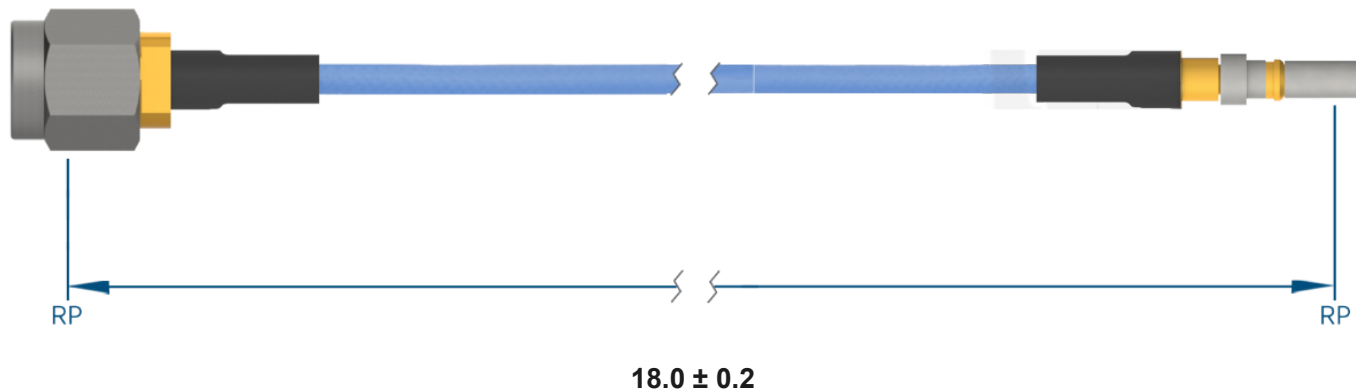

PRODUCT DATA DRAWING

**MATERIAL**

CONNECTORS: SMA Straight Male (SF2906-6002)
 VITA 67.3 SMPS Male Plug-In Contact (SF3811-60059)

CABLE: Ø.085 Flexible Coax

SHRINK TUBING: M23053/5

PERFORMANCE

IMPEDANCE: 50 Ohms

FREQ. RANGE: DC to 18 GHz

VSWR: 1.3:1 Max, DC to 18.0 GHz
 1.5:1 Max, 18.0 + GHz

INSERTION LOSS: 1.78 dB Max

NOTES

1. See individual data drawings for connector specifications
2. Dimensions shown are in inches

TITLE:

SMA Straight Male to VITA 67.3 SMPS Male Plug-In
 Contact 18" Cable Assembly for Ø.085 Flexible Coax

DWG. NO.

MSSMA-085-MV67.3SMPS-180

DRAWN

2022-10-17 14:50:31