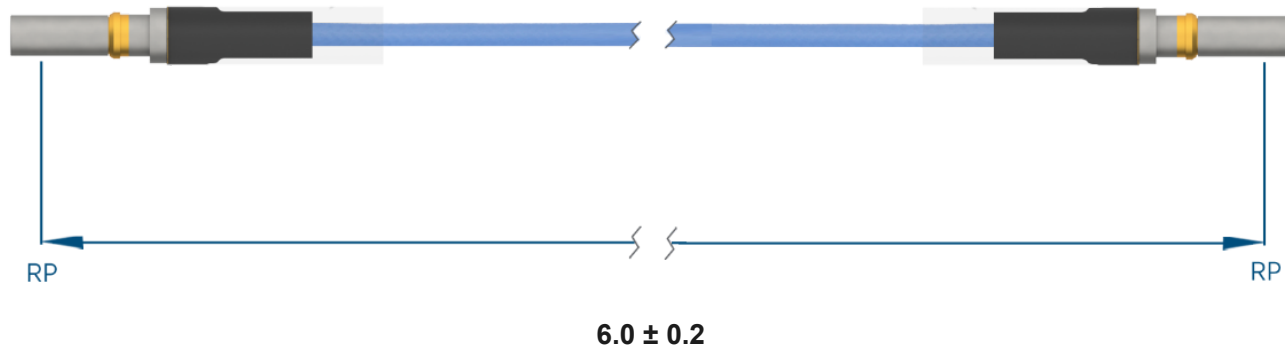

PRODUCT DATA DRAWING

**MATERIAL**

CONNECTORS: VITA 67.3 SMPS Male Plug-In Contact (SF3811-60060)
 VITA 67.3 SMPS Male Plug-In Contact (SF3811-60060)

CABLE: Ø.047 Flexible Coax

SHRINK TUBING: M23053/5

PERFORMANCE

IMPEDANCE: 50 Ohms

FREQ. RANGE: DC to 40 GHz

VSWR: 1.4:1 Max, DC to 18.0 GHz
 1.6:1 Max, 18.0 + GHz

INSERTION LOSS: 1.89 dB Max

NOTES

1. See individual data drawings for connector specifications
2. Dimensions shown are in inches

TITLE:

VITA 67.3 SMPS Male Plug-In Contact to VITA 67.3
 SMPS Male Plug-In Contact 6" Cable Assembly for
 Ø.047 Flexible Coax

DWG. NO.

MV67.3SMPS-047-MV67.3SMPS-060

DRAWN

2022-10-17 14:47:17