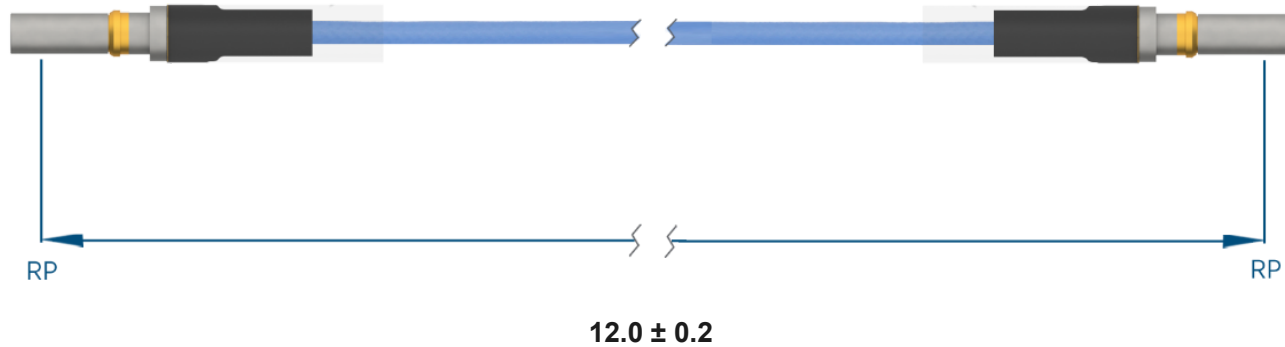

PRODUCT DATA DRAWING

**MATERIAL**

CONNECTORS: VITA 67.3 SMPS Male Plug-In Contact (SF3811-60060)
 VITA 67.3 SMPS Male Plug-In Contact (SF3811-60060)

CABLE: Ø.047 Flexible Coax

SHRINK TUBING: M23053/5

PERFORMANCE

IMPEDANCE: 50 Ohms

FREQ. RANGE: DC to 40 GHz

VSWR: 1.3:1 Max, DC to 18.0 GHz
 1.5:1 Max, 18.0 + GHz

INSERTION LOSS: 3.27 dB Max

NOTES

1. See individual data drawings for connector specifications
2. Dimensions shown are in inches

TITLE:

VITA 67.3 SMPS Male Plug-In Contact to VITA 67.3
 SMPS Male Plug-In Contact 12" Cable Assembly for
 Ø.047 Flexible Coax

DWG. NO.

MV67.3SMPS-047-MV67.3SMPS-120

DRAWN

2022-10-17 14:47:00