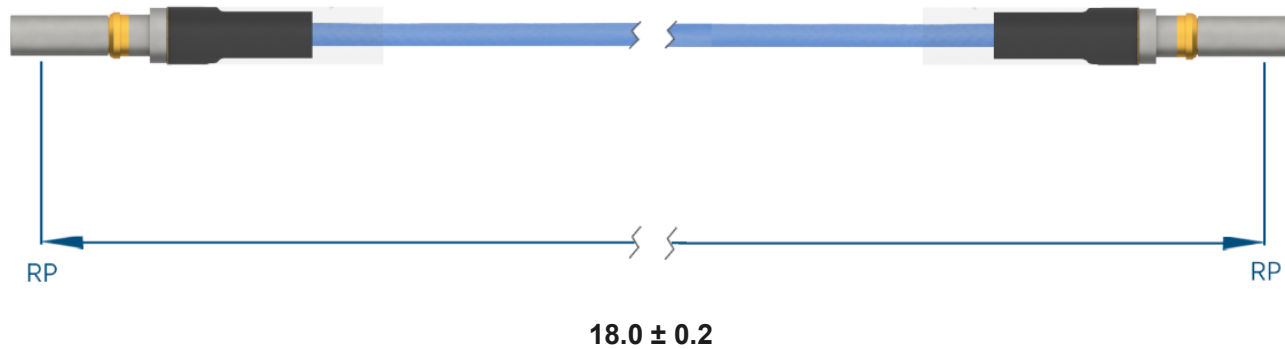

PRODUCT DATA DRAWING

**MATERIAL**

CONNECTORS: VITA 67.3 SMPS Male Plug-In Contact (SF3811-60060)
VITA 67.3 SMPS Male Plug-In Contact (SF3811-60060)

CABLE: Ø.047 Flexible Coax

SHRINK TUBING: M23053/5

PERFORMANCE

IMPEDANCE: 50 Ohms

FREQ. RANGE: DC to 40 GHz

VSWR: 1.3:1 Max, DC to 18.0 GHz
1.5:1 Max, 18.0 + GHz

INSERTION LOSS: 4.65 dB Max

NOTES

1. See individual data drawings for connector specifications
2. Dimensions shown are in inches

TITLE:

VITA 67.3 SMPS Male Plug-In Contact to VITA 67.3
SMPS Male Plug-In Contact 18" Cable Assembly for
Ø.047 Flexible Coax

DWG. NO.

MV67.3SMPS-047-MV67.3SMPS-180

DRAWN

2022-10-17 14:46:39