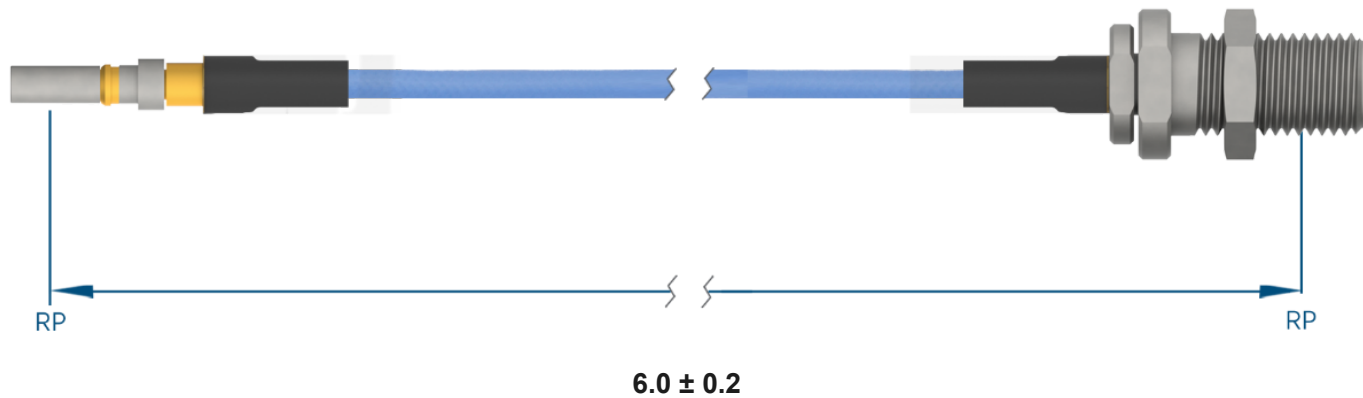

PRODUCT DATA DRAWING

**MATERIAL**

CONNECTORS: VITA 67.3 SMPS Male Plug-In Contact (SF3811-60059)
 2.92mm Bulkhead Female (SF1521-60025)

CABLE: Ø.085 Flexible Coax

SHRINK TUBING: M23053/5

PERFORMANCE

IMPEDANCE: 50 Ohms

FREQ. RANGE: DC to 40 GHz

VSWR: 1.4:1 Max, DC to 18.0 GHz
 1.6:1 Max, 18.0 + GHz

INSERTION LOSS: 1.35 dB Max

NOTES

1. See individual data drawings for connector specifications
2. Dimensions shown are in inches

TITLE:

VITA 67.3 SMPS Male Plug-In Contact to 2.92mm
 Bulkhead Female 6" Cable Assembly for Ø.085
 Flexible Coax

DWG. NO.

MV67.3SMPS-085-FB292-060

DRAWN

2022-10-17 14:43:27