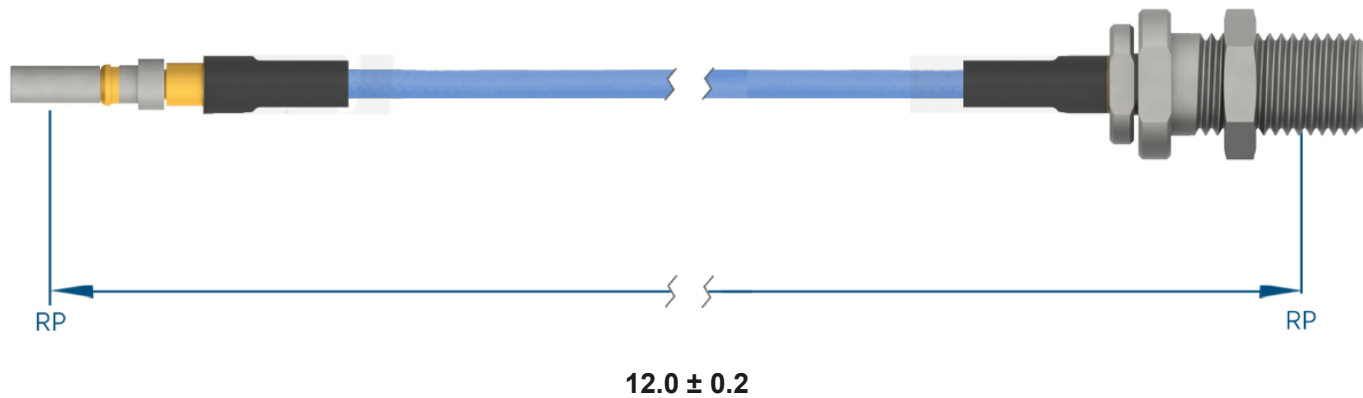

## PRODUCT DATA DRAWING

**MATERIAL**

CONNECTORS: VITA 67.3 SMPS Male Plug-In Contact (SF3811-60059)  
 2.92mm Bulkhead Female (SF1521-60025)

CABLE: Ø.085 Flexible Coax

SHRINK TUBING: M23053/5

**PERFORMANCE**

IMPEDANCE: 50 Ohms

FREQ. RANGE: DC to 40 GHz

VSWR: 1.3:1 Max, DC to 18.0 GHz  
 1.5:1 Max, 18.0 + GHz

INSERTION LOSS: 2.19 dB Max

**NOTES**

1. See individual data drawings for connector specifications
2. Dimensions shown are in inches

## TITLE:

VITA 67.3 SMPS Male Plug-In Contact to 2.92mm  
 Bulkhead Female 12" Cable Assembly for Ø.085  
 Flexible Coax