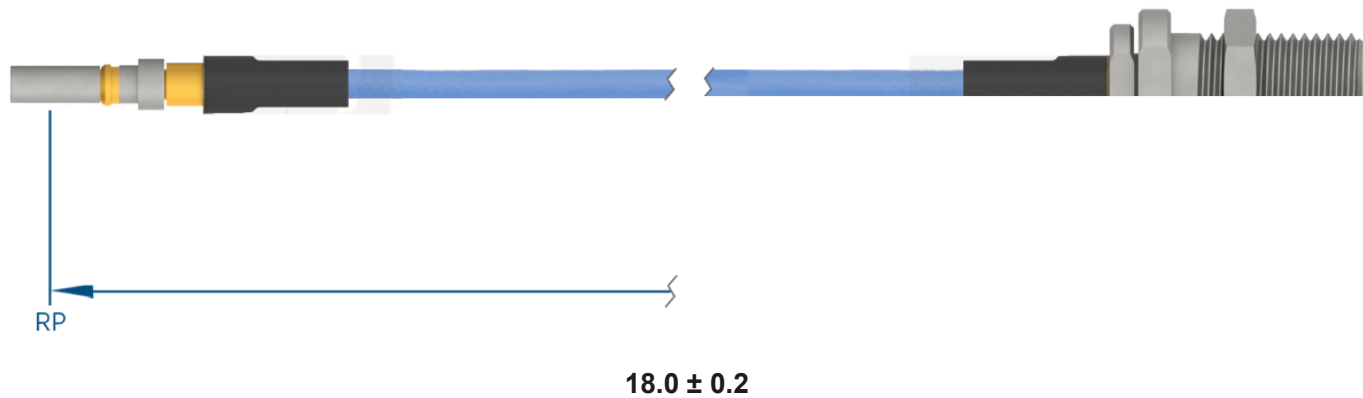

PRODUCT DATA DRAWING

**MATERIAL**

CONNECTORS: VITA 67.3 SMPS Male Plug-In Contact (SF3811-60059)
 2.92mm Bulkhead Female (SF1521-60025)

CABLE: Ø.085 Flexible Coax

SHRINK TUBING: M23053/5

PERFORMANCE

IMPEDANCE: 50 Ohms

FREQ. RANGE: DC to 40 GHz

VSWR: 1.3:1 Max, DC to 18.0 GHz
 1.5:1 Max, 18.0 + GHz

INSERTION LOSS: 3.03 dB Max

NOTES

1. See individual data drawings for connector specifications
2. Dimensions shown are in inches

TITLE:

VITA 67.3 SMPS Male Plug-In Contact to 2.92mm
 Bulkhead Female 18" Cable Assembly for Ø.085
 Flexible Coax

DWG. NO.

MV67.3SMPS-085-FB292-180

DRAWN

2022-10-17 14:36:45