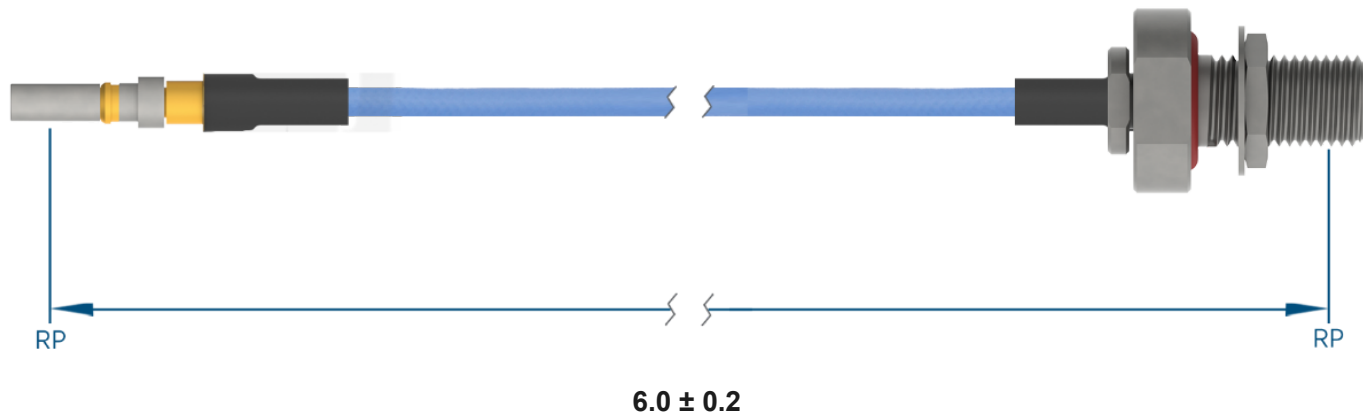

PRODUCT DATA DRAWING

**MATERIAL**

CONNECTORS: VITA 67.3 SMPS Male Plug-In Contact (SF3811-60059)
 SMA Bulkhead Female (2946-6012)

CABLE: Ø.085 Flexible Coax

SHRINK TUBING: M23053/5

PERFORMANCE

IMPEDANCE: 50 Ohms

FREQ. RANGE: DC to 18 GHz

VSWR: 1.4:1 Max, DC to 18.0 GHz
 1.6:1 Max, 18.0 + GHz

INSERTION LOSS: 0.82 dB Max

NOTES

1. See individual data drawings for connector specifications
2. Dimensions shown are in inches

TITLE:

VITA 67.3 SMPS Male Plug-In Contact to SMA
 Bulkhead Female 6" Cable Assembly for Ø.085
 Flexible Coax

DWG. NO.

MV67.3SMPS-085-FBSMA-060

DRAWN

2022-10-17 14:36:19