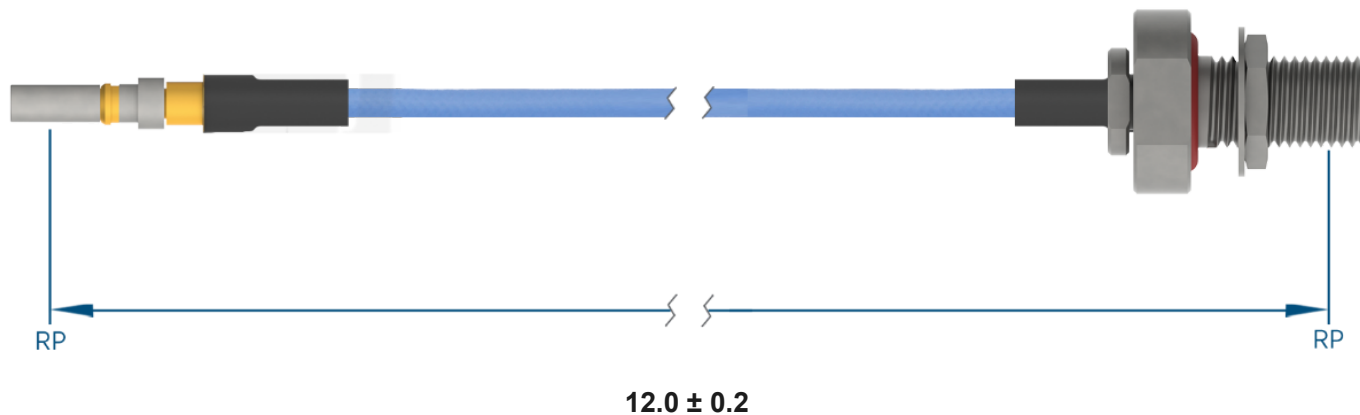

PRODUCT DATA DRAWING

**MATERIAL**

CONNECTORS: VITA 67.3 SMPS Male Plug-In Contact (SF3811-60059)
 SMA Bulkhead Female (2946-6012)

CABLE: Ø.085 Flexible Coax

SHRINK TUBING: M23053/5

PERFORMANCE

IMPEDANCE: 50 Ohms

FREQ. RANGE: DC to 18 GHz

VSWR: 1.3:1 Max, DC to 18.0 GHz
 1.5:1 Max, 18.0 + GHz

INSERTION LOSS: 1.30 dB Max

NOTES

1. See individual data drawings for connector specifications
2. Dimensions shown are in inches

TITLE:

VITA 67.3 SMPS Male Plug-In Contact to SMA
 Bulkhead Female 12" Cable Assembly for Ø.085
 Flexible Coax

DWG. NO.

MV67.3SMPS-085-FBSMA-120

DRAWN

2022-10-17 14:35:46