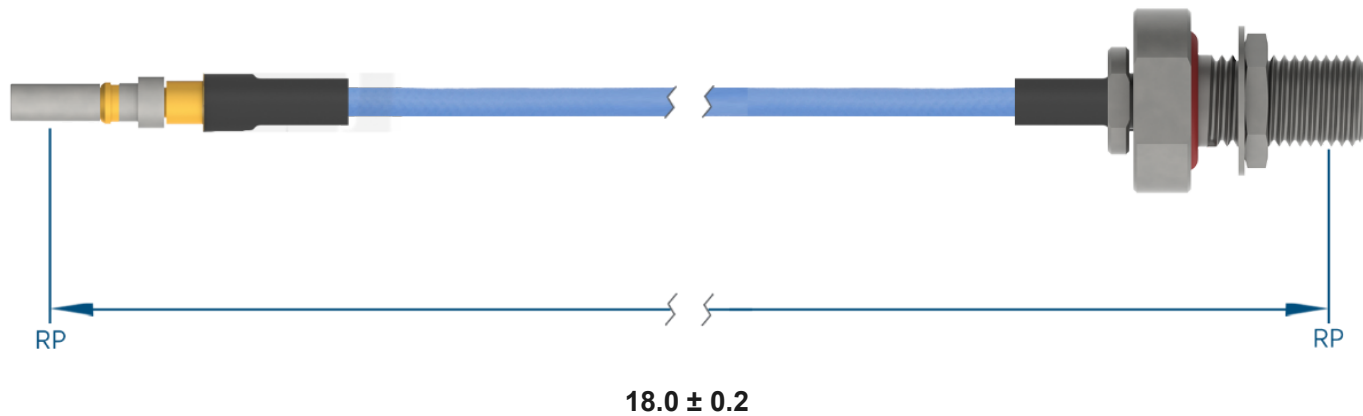

## PRODUCT DATA DRAWING

**MATERIAL**

CONNECTORS: VITA 67.3 SMPS Male Plug-In Contact (SF3811-60059)  
 SMA Bulkhead Female (2946-6012)

CABLE: Ø.085 Flexible Coax

SHRINK TUBING: M23053/5

**PERFORMANCE**

IMPEDANCE: 50 Ohms

FREQ. RANGE: DC to 18 GHz

VSWR: 1.3:1 Max, DC to 18.0 GHz  
 1.5:1 Max, 18.0 + GHz

INSERTION LOSS: 1.78 dB Max

**NOTES**

1. See individual data drawings for connector specifications
2. Dimensions shown are in inches

## TITLE:

VITA 67.3 SMPS Male Plug-In Contact to SMA  
 Bulkhead Female 18" Cable Assembly for Ø.085  
 Flexible Coax