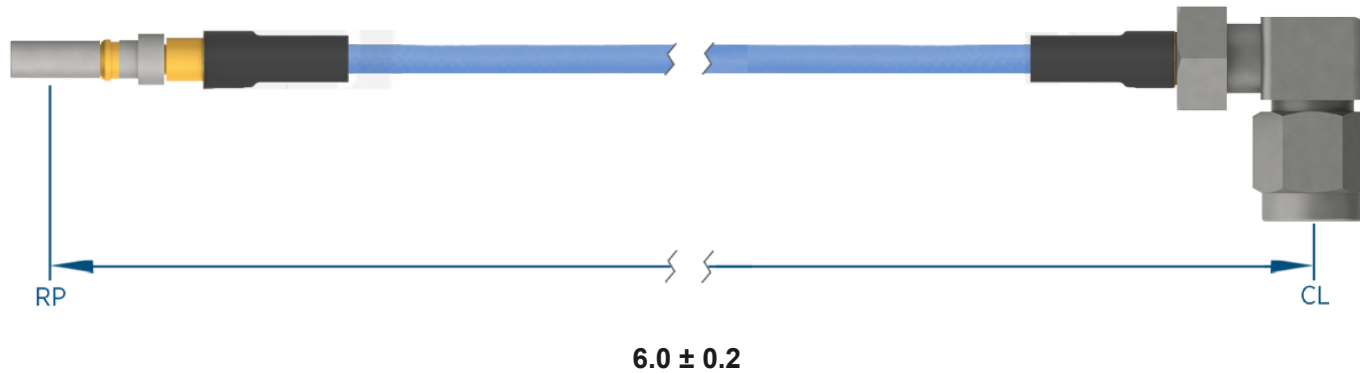

PRODUCT DATA DRAWING

**MATERIAL**

CONNECTORS: VITA 67.3 SMPS Male Plug-In Contact (SF3811-60059)
SMA R/A Male (2912-61001)

CABLE: Ø.085 Flexible Coax

SHRINK TUBING: M23053/5

PERFORMANCE

IMPEDANCE: 50 Ohms

FREQ. RANGE: DC to 18 GHz

VSWR: 1.4:1 Max, DC to 18.0 GHz
1.6:1 Max, 18.0 + GHz

INSERTION LOSS: 0.82 dB Max

NOTES

1. See individual data drawings for connector specifications
2. Dimensions shown are in inches

TITLE:

VITA 67.3 SMPS Male Plug-In Contact to SMA R/A
Male 6" Cable Assembly for Ø.085 Flexible Coax