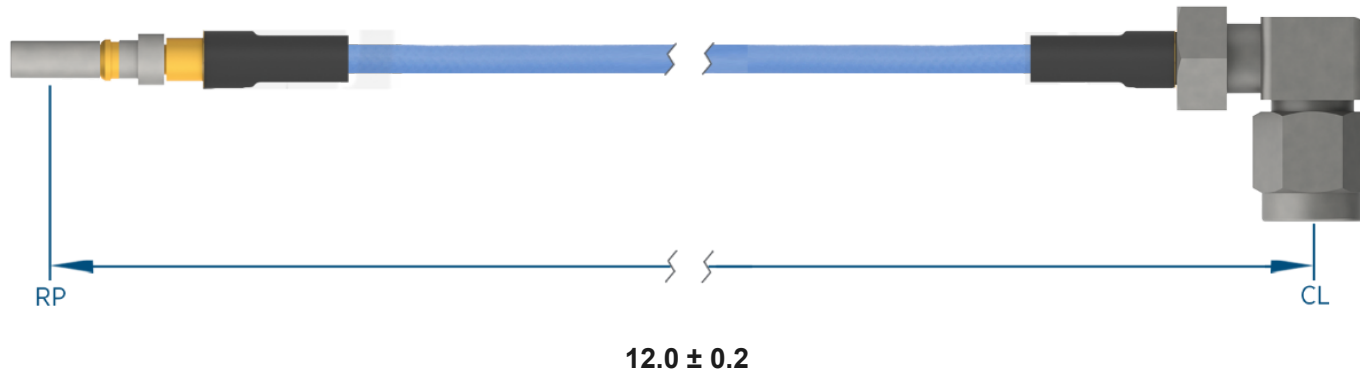

## PRODUCT DATA DRAWING

**MATERIAL**

CONNECTORS: VITA 67.3 SMPS Male Plug-In Contact (SF3811-60059)  
SMA R/A Male (2912-61001)

CABLE: Ø.085 Flexible Coax

SHRINK TUBING: M23053/5

**PERFORMANCE**

IMPEDANCE: 50 Ohms

FREQ. RANGE: DC to 18 GHz

VSWR: 1.3:1 Max, DC to 18.0 GHz  
1.5:1 Max, 18.0 + GHz

INSERTION LOSS: 1.30 dB Max

**NOTES**

1. See individual data drawings for connector specifications
2. Dimensions shown are in inches

## TITLE:

VITA 67.3 SMPS Male Plug-In Contact to SMA R/A  
Male 12" Cable Assembly for Ø.085 Flexible Coax