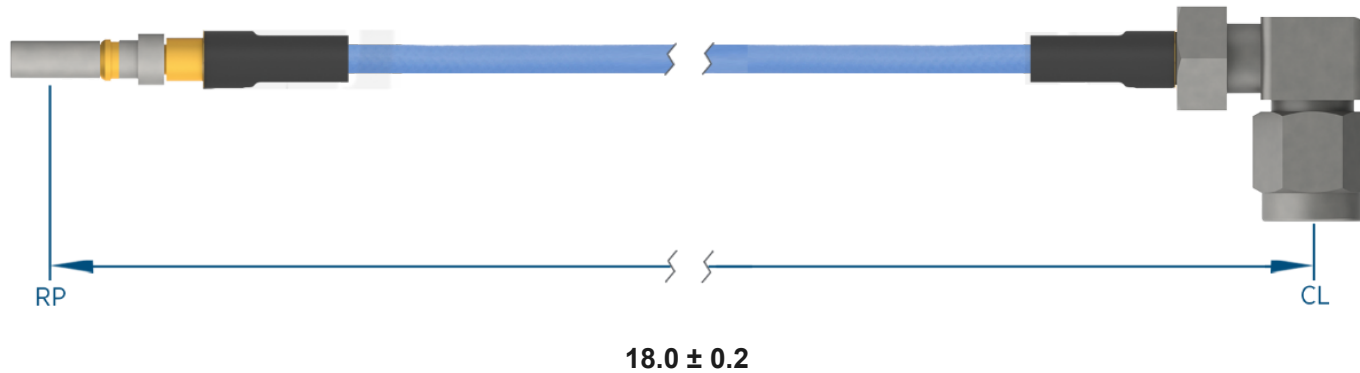

PRODUCT DATA DRAWING

**MATERIAL**

CONNECTORS: VITA 67.3 SMPS Male Plug-In Contact (SF3811-60059)
SMA R/A Male (2912-61001)

CABLE: Ø.085 Flexible Coax

SHRINK TUBING: M23053/5

PERFORMANCE

IMPEDANCE: 50 Ohms

FREQ. RANGE: DC to 18 GHz

VSWR: 1.3:1 Max, DC to 18.0 GHz
1.5:1 Max, 18.0 + GHz

INSERTION LOSS: 1.78 dB Max

NOTES

1. See individual data drawings for connector specifications
2. Dimensions shown are in inches

TITLE:

VITA 67.3 SMPS Male Plug-In Contact to SMA R/A
Male 18" Cable Assembly for Ø.085 Flexible Coax

DWG. NO.

MV67.3SMPS-085-MRSMA-180

DRAWN

2022-10-17 14:31:36